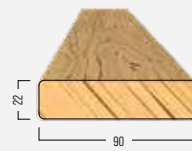

INTERIOR 3
22 x 90 mm
ThermoWood® Spruce