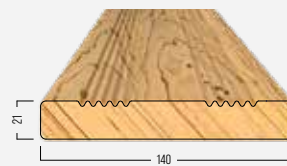

DECKING 3

21 x 140 mm

ThermoWood® Pine