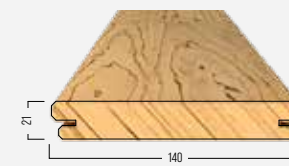

DECKING 4

21 x 140 mm

ThermoWood® Pine